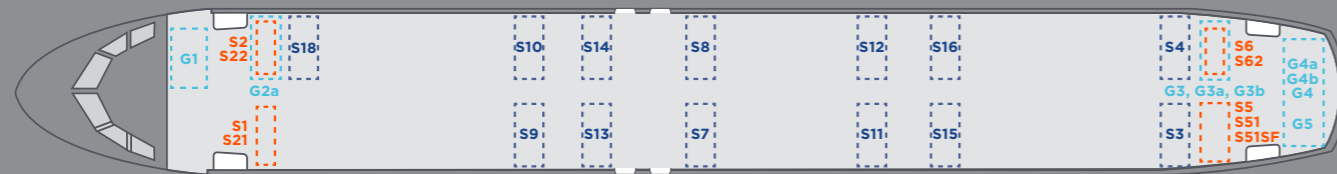

CABIN

SAFRAN GALLEYS AND STOWAGES

A320 Aircraft Family

PROVEN FOR EVERY MISSION

With the largest in-service fleet and strongest track record, accept no substitute for Safran Galleys and Stowages on the A320 platform.

FLEXIBLE

Over the years, the catalogue was extended and adapted to meet new market requests and trends

- Compliant to the highest Airbus SFE standards
- Line-fit and retrofit monuments available in 19 different locations

- Galley
- Stowage: Underbin
- Stowage: Underbin or Full Height

MODULAR

Through smart interchangeability, every mission need is satisfied with high fleet commonality

- Standardized insert and trolley compartments fit the full range of Safran and ATLAS/ARINC inserts
- Compatible with your existing fleet